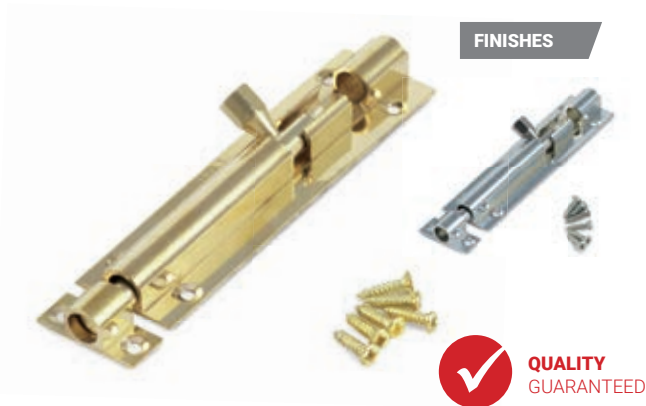

SOLID BRASS BARREL BOLTS – STRAIGHT

STOCK CODE	SIZE	FINISH
BOLT-10001PA	50MM	BRASS PLATED
BOLT-10002PA	63MM	BRASS PLATED
BOLT-10003PA	76MM	BRASS PLATED
BOLT-10004PA	100MM	BRASS PLATED
BOLT-10005PA	150MM	BRASS PLATED
BOLT-10006PA	50MM	CHROME PLATED
BOLT-10007PA	63MM	CHROME PLATED
BOLT-10008PA	76MM	CHROME PLATED
BOLT-10009PA	100MM	CHROME PLATED
BOLT-10010PA	150MM	CHROME PLATED

SOLID BRASS BARREL BOLTS – NECKED

STOCK CODE	SIZE	FINISH
BOLT-10011PA	50MM	BRASS PLATED
BOLT-10012PA	63MM	BRASS PLATED
BOLT-10013PA	76MM	BRASS PLATED
BOLT-10014PA	100MM	BRASS PLATED
BOLT-10015PA	150MM	BRASS PLATED
BOLT-10016PA	50MM	CHROME PLATED
BOLT-10017PA	63MM	CHROME PLATED
BOLT-10018PA	76MM	CHROME PLATED
BOLT-10019PA	100MM	CHROME PLATED
BOLT-10020PA	150MM	CHROME PLATED