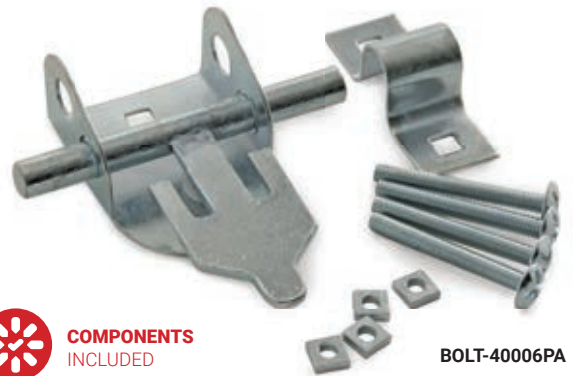

BOLT-10021PA

FINISHES

CHROME PLATED

SCREWS INCLUDED

HEAVY DUTY BARREL BOLT

STOCK CODE	SIZE	FINISH
BOLT-10021PA	100MM	BRASS PLATED
BOLT-10022PA	150MM	BRASS PLATED
BOLT-10023PA	100MM	CHROME PLATED
BOLT-10024PA	150MM	CHROME PLATED

BOLT-00001PA

FINISHES

COMPONENTS INCLUDED

SOLID BRASS FLUSH BOLT

STOCK CODE	SIZE	FINISH
BOLT-00001PA	150MM	BRASS PLATED
BOLT-00002PA	150MM	SATIN NICKEL

SAMSON BOLTS

 **COMPONENTS INCLUDED**

BOLT-40003PA

PADBOLTS

STOCK CODE	SIZE	FINISH
BOLT-40001PA	100MM	ZINC PLATED
BOLT-40002PA	150MM	ZINC PLATED
BOLT-40003PA	200MM	ZINC PLATED

PADBOLT & PADLOCK COMBO

STOCK CODE	PADLOCK TYPE	PADBOLT TYPE
BOLT-40010BL	32MM STEEL	100MM ZINC PLATED