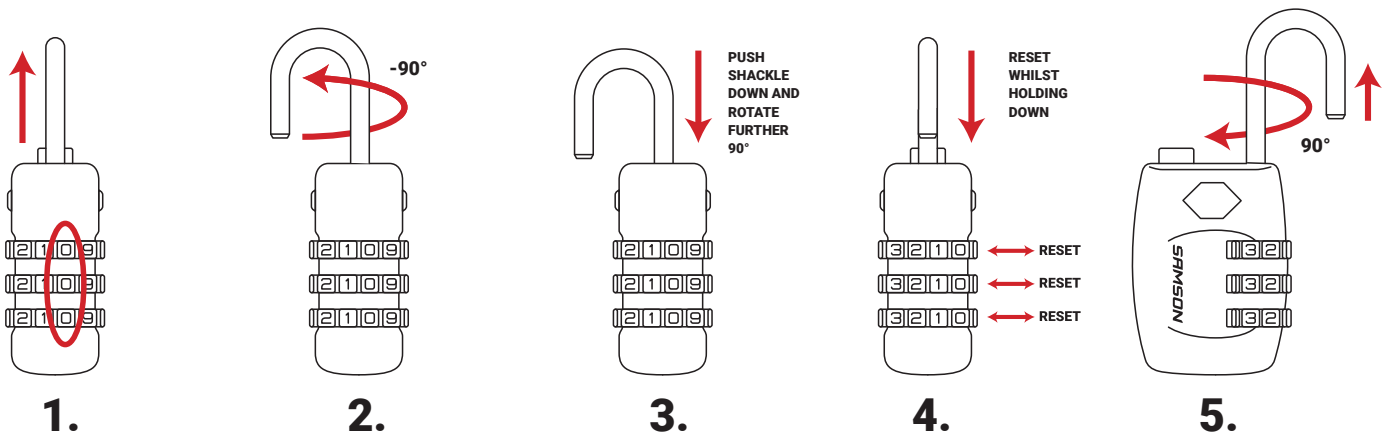

TSA TRAVEL LOCK INSTRUCTIONS

How to change the code on your TSA Travel lock:

1. The lock is preset to unlock at 0-0-0. Please set the dials to this code and gently pull out the shackle.
2. Turn the shackle 90 degrees counterclockwise and press the shackle down.
3. Once the shackle is down, turn it a further 90 degrees counterclockwise.
4. Whilst holding the shackle down, reset the dials to your combination.
5. Once your combination is set, turn the shackle clockwise degrees, and gently pull the shackle out and return it to its regular position.