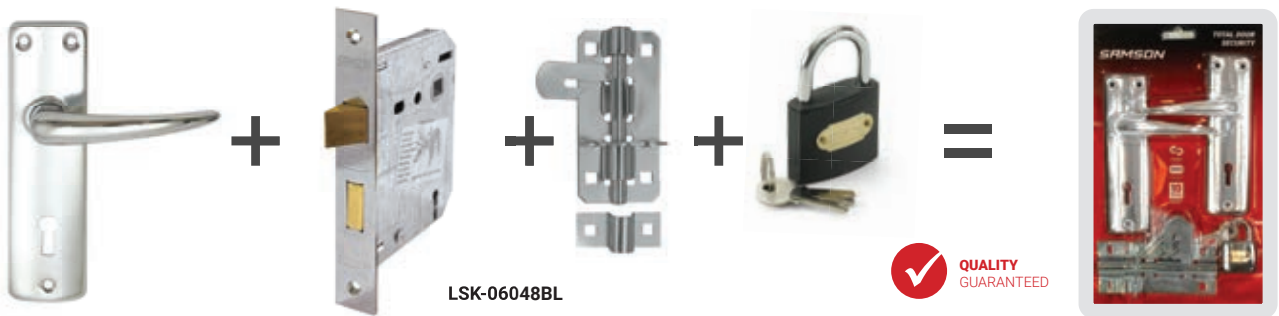

SAMSON COMBO SABS LOCKSETS

6 INCH COMBO LOCKSETS

STOCK CODE	DESCRIPTION
LSK-06011BL	STANDARD CHROME PLATED HANDLE + 2 LEVER SABS LOCKBODY + 100MM BUTT HINGE
LSK-06048BL	STANDARD CHROME PLATED HANDLE + 2 LEVER SABS LOCKBODY + 100MM PADBOLT + 32MM PADLOCK
LSK-06012BL	VICTORIAN STRAIGHT HANDLE + 3 LEVER SABS LOCKBODY + 100MM BALL BEARING HINGE
LSK-06013BL	VICTORIAN SCROLL HANDLE + 3 LEVER SABS LOCKBODY + 100MM BALL BEARING HINGE