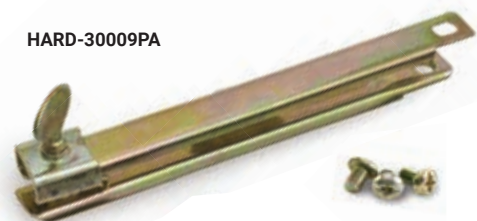

HARD-30003PA

SOLID BRASS PEG STAYS

STOCK CODE	SIZE	FINISH
HARD-30001BL	200MM	SOLID BRASS
HARD-30002BL	250MM	SOLID BRASS

STEEL PEG STAY WITH STEEL KNUCKLE

STOCK CODE	SIZE	FINISH
HARD-30003PA	200MM	YELLOW ZINC PLATED

HARD-30006BL

HARD-30009PA

SOLID BRASS SLIDING STAYS

STOCK CODE	SIZE	FINISH
HARD-30006BL	150MM	SOLID BRASS
HARD-30007BL	175MM	SOLID BRASS
HARD-30008BL	270MM	SOLID BRASS

STEEL SLIDING STAYS WITH STEEL BOX

STOCK CODE	SIZE	FINISH
HARD-30009PA	150MM	YELLOW ZINC PLATED
HARD-30010PA	175MM	YELLOW ZINC PLATED