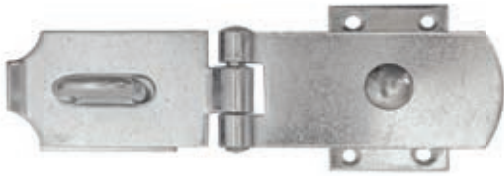

STOCK CODE	FINISH
HARD-00031PA	ZINC PLATED

HARD-20014PA

STEEL SWIVEL HASP & STAPLE

STOCK CODE	SIZE	FINISH
HARD-20014PA	200MM	ZINC PLATED

HARD-20011PA

STEEL LOCKING HASP & STAPLES

STOCK CODE	SIZE	FINISH
HARD-20011PA	63MM	ZINC PLATED
HARD-20012PA	75MM	ZINC PLATED
HARD-20013PA	100MM	ZINC PLATED