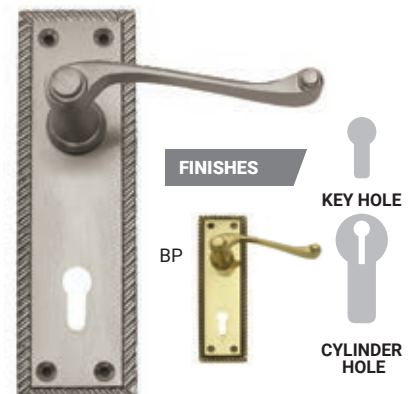

SAMSON DOOR HANDLES AND SABS LOCKSETS

6 INCH VICTORIAN STRAIGHT

STOCK CODE	DESCRIPTION	FINISH
LSK-06018BL	3 LEVER SABS LOCKSET	BRASS PLATED
LSK-06019BL	3 LEVER SABS LOCKSET	SATIN NICKEL
LSC-06003BL	CYLINDER LOCKSET	BRASS PLATED
LSC-06004BL	CYLINDER LOCKSET	SATIN NICKEL

6 INCH VICTORIAN SCROLL

STOCK CODE	DESCRIPTION	FINISH
LSK-06020BL	3 LEVER SABS LOCKSET	BRASS PLATED
LSK-06021BL	3 LEVER SABS LOCKSET	SATIN NICKEL
LSC-06005BL	CYLINDER LOCKSET	BRASS PLATED
LSC-06006BL	CYLINDER LOCKSET	SATIN NICKEL

6 INCH GEORGIAN

STOCK CODE	DESCRIPTION	FINISH
LSK-06022BL	3 LEVER SABS LOCKSET	BRASS PLATED
LSK-06023BL	3 LEVER SABS LOCKSET	SATIN NICKEL
LSC-06007BL	CYLINDER LOCKSET	BRASS PLATED
LSC-06008BL	CYLINDER LOCKSET	SATIN NICKEL