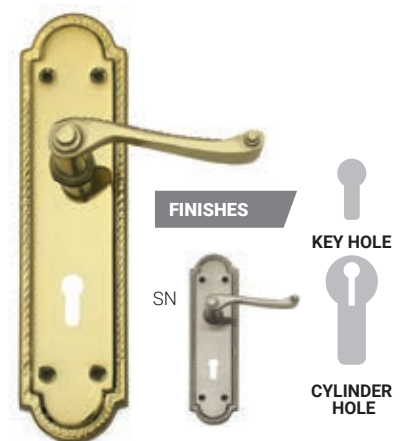

8 INCH VICTORIAN STRAIGHT

STOCK CODE	DESCRIPTION	FINISH
LSK-08001BL	3 LEVER SABS LOCKSET	BRASS PLATED
LSK-08002BL	3 LEVER SABS LOCKSET	SATIN NICKEL
LSC-08001BL	CYLINDER LOCKSET	BRASS PLATED
LSC-08002BL	CYLINDER LOCKSET	SATIN NICKEL

8 INCH VICTORIAN SCROLL

STOCK CODE	DESCRIPTION	FINISH
LSK-08003BL	3 LEVER SABS LOCKSET	BRASS PLATED
LSK-08004BL	3 LEVER SABS LOCKSET	SATIN NICKEL
LSC-08003BL	CYLINDER LOCKSET	BRASS PLATED
LSC-08004BL	CYLINDER LOCKSET	SATIN NICKEL

8 INCH GEORGIAN

STOCK CODE	DESCRIPTION	FINISH
LSK-08005BL	3 LEVER SABS LOCKSET	BRASS PLATED
LSK-08006BL	3 LEVER SABS LOCKSET	SATIN NICKEL
LSC-08005BL	CYLINDER LOCKSET	BRASS PLATED
LSC-08006BL	CYLINDER LOCKSET	SATIN NICKEL