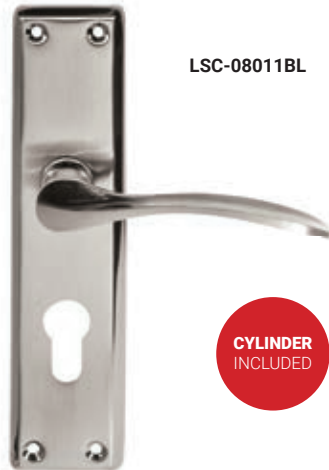

8 INCH SHANON HANDLE

STOCK CODE	DESCRIPTION	FINISH
LSK-08041BL	3 LEVER SABS LOCKSET	STAINLESS STEEL

LSK-08042BL

 **MAINTENANCE INSTRUCTIONS**
ON PAGE 66

 **SS201 GRADE**

LSC-08011BL

 **CYLINDER INCLUDED**

LSC-08012BL