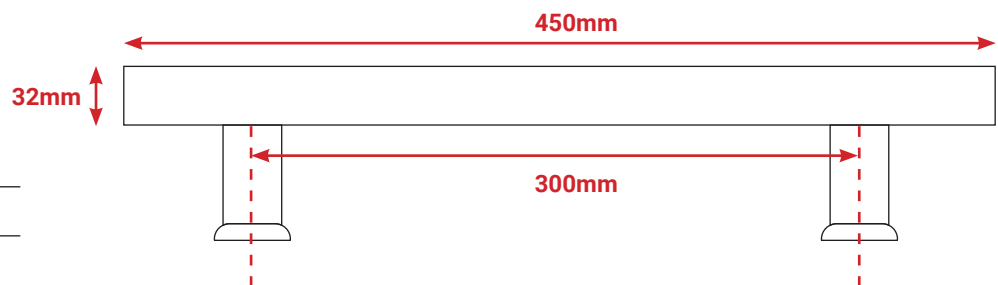

HOW TO READ A PULL HANDLE SIZE

Example:
32/300/450MM

32mm	Diameter of pipe
300mm	Installation length
450mm	Total length of handle