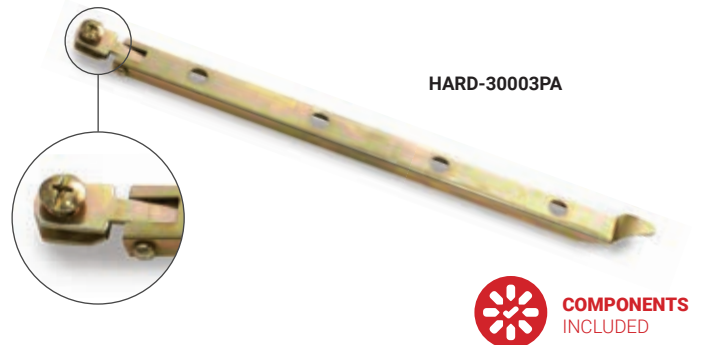

HARD-30003PA

SOLID BRASS PEG STAYS

STOCK CODE	SIZE	FINISH
HARD-30001BL	200MM	SOLID BRASS
HARD-30002BL	250MM	SOLID BRASS

STEEL PEG STAY WITH STEEL KNUCKLE

STOCK CODE	SIZE	FINISH
HARD-30003PA	200MM	YELLOW ZINC PLATED