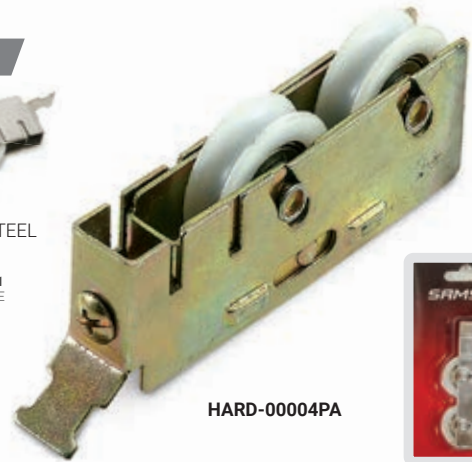

FINISHES

STAINLESS STEEL

SS201
GRADE

HARD-00004PA

PATIO DOOR ROLLERS

STOCK CODE	SIZE	FINISH
HARD-00001PA	15MM	STAINLESS STEEL
HARD-00002PA	15MM	YELLOW ZINC PLATED

DOUBLE DOOR ROLLERS

STOCK CODE	SIZE	FINISH
HARD-00003PA	15MM	STAINLESS STEEL
HARD-00004PA	15MM	YELLOW ZINC PLATED