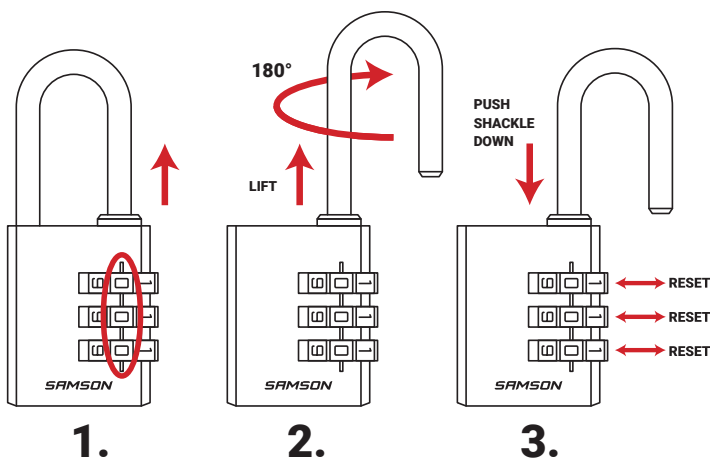

Example:
32/300/450MM

32mm	Diameter of pipe
300mm	Installation length
450mm	Total length of handle

SAMSON COMBINATION LOCK INSTRUCTIONS

How to change the code on your combination lock:

1. The lock is preset to unlock at 0-0-0. Please set the dials to this code (0-0-0) and gently pull out the shackle.
2. Turn the shackle 180 degrees and press the shackle down.
3. Once the shackle is down, reset the dials to your combination.
4. Gently pull the shackle out and return it to its regular position.