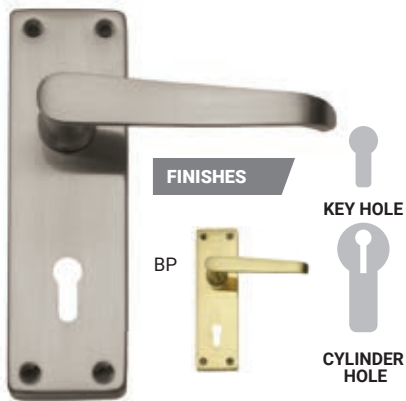

SAMSON DOOR HANDLES AND SABS LOCKSETS

6 INCH VICTORIAN STRAIGHT

STOCK CODE	DESCRIPTION	FINISH
LSK-06018BL	3 LEVER SABS LOCKSET	BRASS PLATED
LSK-06019BL	3 LEVER SABS LOCKSET	SATIN NICKEL
LSC-06003BL	CYLINDER LOCKSET	BRASS PLATED
LSC-06004BL	CYLINDER LOCKSET	SATIN NICKEL

6 INCH VICTORIAN SCROLL

STOCK CODE	DESCRIPTION	FINISH
LSK-06020BL	3 LEVER SABS LOCKSET	BRASS PLATED
LSK-06021BL	3 LEVER SABS LOCKSET	SATIN NICKEL
LSC-06005BL	CYLINDER LOCKSET	BRASS PLATED
LSC-06006BL	CYLINDER LOCKSET	SATIN NICKEL

6 INCH GEORGIAN

STOCK CODE	DESCRIPTION	FINISH
LSK-06022BL	3 LEVER SABS LOCKSET	BRASS PLATED
LSK-06023BL	3 LEVER SABS LOCKSET	SATIN NICKEL
LSC-06007BL	CYLINDER LOCKSET	BRASS PLATED
LSC-06008BL	CYLINDER LOCKSET	SATIN NICKEL