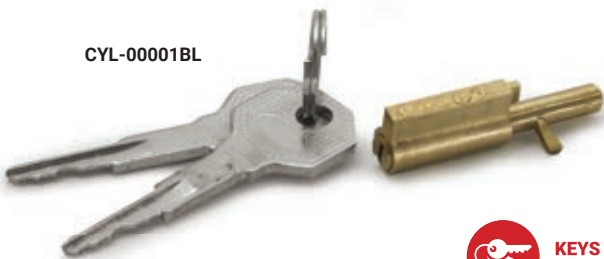

CYL-00001BL

KEYS INCLUDED