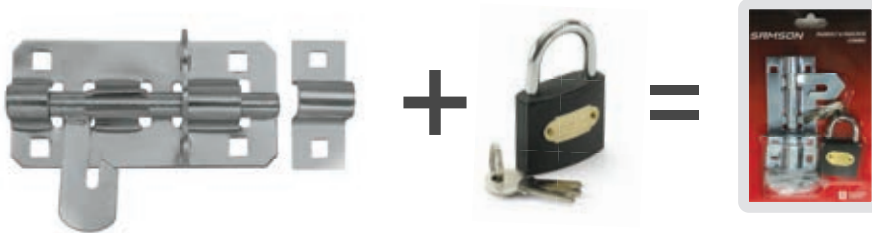

PADBOLTS

STOCK CODE	SIZE	FINISH
BOLT-40001PA	100MM	ZINC PLATED
BOLT-40002PA	150MM	ZINC PLATED
BOLT-40003PA	200MM	ZINC PLATED

PADBOLT & PADLOCK COMBO

STOCK CODE	PADLOCK TYPE	PADBOLT TYPE
BOLT-40010BL	32MM STEEL	100MM ZINC PLATED