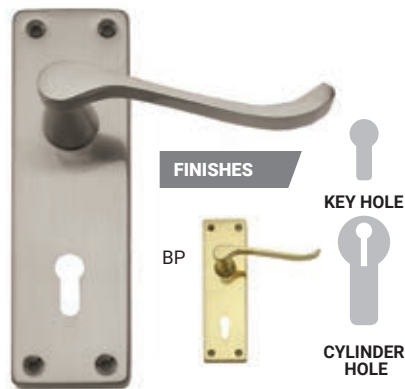

SAMSON DOOR HANDLES AND SABS LOCKSETS

6 INCH VICTORIAN STRAIGHT

STOCK CODE	DESCRIPTION	FINISH
LSK-06018BL	3 LEVER SABS LOCKSET	BRASS PLATED
LSK-06019BL	3 LEVER SABS LOCKSET	SATIN NICKEL
LSC-06003BL	CYLINDER LOCKSET	BRASS PLATED
LSC-06004BL	CYLINDER LOCKSET	SATIN NICKEL

6 INCH VICTORIAN SCROLL

STOCK CODE	DESCRIPTION	FINISH
LSK-06020BL	3 LEVER SABS LOCKSET	BRASS PLATED
LSK-06021BL	3 LEVER SABS LOCKSET	SATIN NICKEL
LSC-06005BL	CYLINDER LOCKSET	BRASS PLATED
LSC-06006BL	CYLINDER LOCKSET	SATIN NICKEL

6 INCH GEORGIAN

STOCK CODE	DESCRIPTION	FINISH
LSK-06022BL	3 LEVER SABS LOCKSET	BRASS PLATED
LSK-06023BL	3 LEVER SABS LOCKSET	SATIN NICKEL
LSC-06007BL	CYLINDER LOCKSET	BRASS PLATED
LSC-06008BL	CYLINDER LOCKSET	SATIN NICKEL