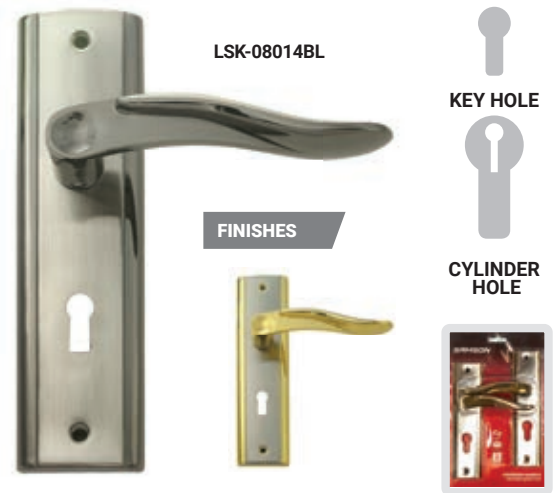

SAMSON DOOR HANDLES AND SABS LOCKSETS

8 INCH GIOVANNI HANDLE		
STOCK CODE	DESCRIPTION	FINISH
LSK-08012BL	3 LEVER SABS LOCKSET	SATIN NICKEL/BLACK NICKEL
LSK-08013BL	3 LEVER SABS LOCKSET	SATIN NICKEL/BRASS PLATED
LSC-08007BL	CYLINDER LOCKSET	SATIN NICKEL/BLACK NICKEL
LSC-08008BL	CYLINDER LOCKSET	SATIN NICKEL/BRASS PLATED

8 INCH MARCELLO HANDLE		
STOCK CODE	DESCRIPTION	FINISH
LSK-08014BL	3 LEVER SABS LOCKSET	SATIN NICKEL/BLACK NICKEL
LSK-08015BL	3 LEVER SABS LOCKSET	SATIN NICKEL/BRASS PLATED
LSC-08009BL	CYLINDER LOCKSET	SATIN NICKEL/BLACK NICKEL
LSK-08010BL	CYLINDER LOCKSET	SATIN NICKEL/BRASS PLATED